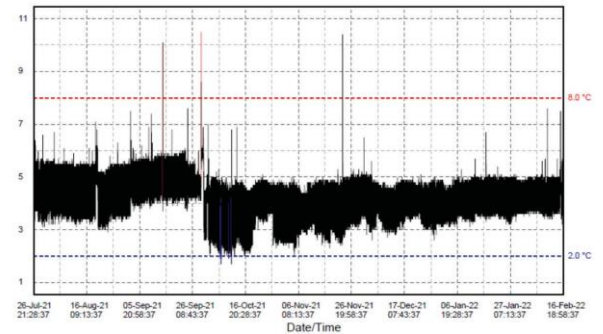

Data Curve

Detail Data

Product Spec (Model SMD0-5 Series)		
CPU	4 Core ARM	
OS	Linux	
Communication Interface	1x RS-232	1x Ethernet
	2x RS-485	1x WiFi
Digital Input	2x DI , DC 12V	
Digital Out	Alarm Dry Contact (DC 30V / 2A)[Relay]	
Analog Input	2x AI , 4~20 mA	
Temperature Sensor(RTD/Thermal Couple)	PT100: -100°C~+200°C	
	K-type: 0°C~1024°C	
Data Sets	1 Million	
Touch Screen	5-Inch, Resolution (800x480)	
	5-Point Capacitive Touch	
Display light signal	Power Status/Data Transfer	
Power Supply	12VDC/2A	
Product Size	150(W) x 100(H) x 180(D) mm	
Optional Facial Recognition	99.7%Accuracy	
	Work With Magnetic Lock	
	Comply With EU GDPR Regulations